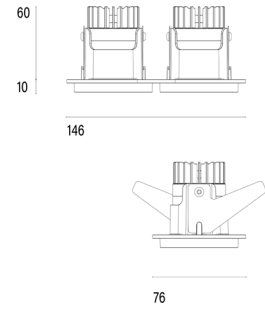

101 06 001102.012

Model

Name	Mono 060 ² Type 1 Recessed Downlighter
Finish	Structured White
Area	Indoor / Outdoor

System

Power (Luminaire)	6.8W
Power (System)	8W
Voltage	240V-AC
Optics	Rotationally Symmetrical Direct 60°
Colour Temperature	2700°K
Luminous Flux	624lm
TM30	Rf95 Rg103
CRI	Ra98
Lumen Maintenance	L90 B10 50000hrs
Chromacity	<3 McAdam Step Ellipse
Articulation	Fixed
Cut-Out	Round 2x55mm at 70mm centres x 90mm Depth
Ingress Protection	IP44
Control Device	Remote Phase DIM (Included)
Class	III